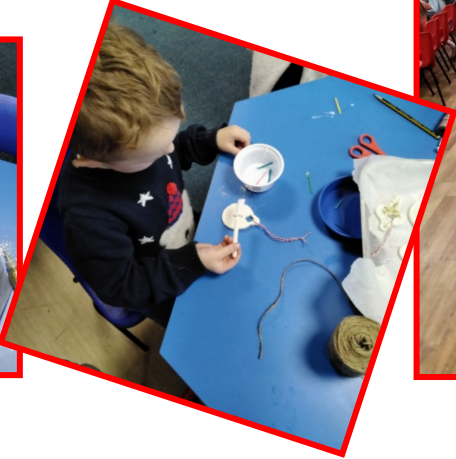

The Christmas Fair raised £1850! This will be shared between the Federation Schools. Thank you to all of you who helped, donated and joined us on the day.

Thank you for your donations our reverse advent calendars. Calder Food Support will distribute the Christmas treats to local people.